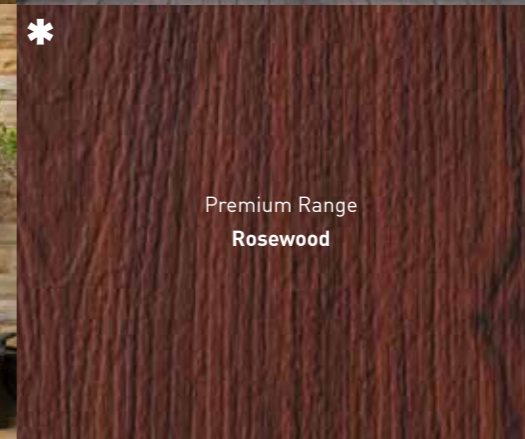

Standard Range  
White

Luxury Range  
Irish Oak

Premium Range  
Golden Oak

Luxury Range  
Mocha

Luxury Range  
Rich Aubergine

Luxury Range  
Chartwell Green

Luxury Range  
French Grey

Premium Range  
Rosewood