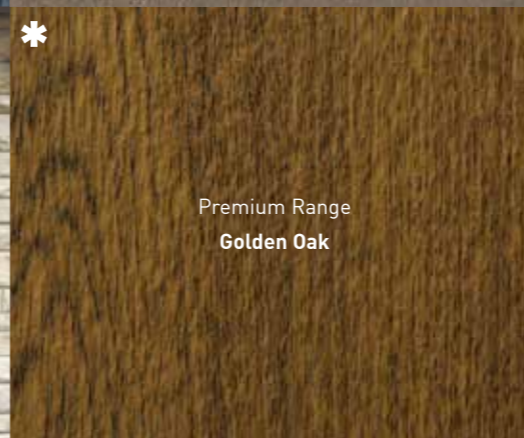

**Plus:** also available with Schwarzbraun, Grey, Cream, Rosewood & Irish Oak, Chartwell Green, Golden Oak, Foiled White and white matched frames.

\* Available as a door and/or a frame option

Luxury Range  
Duck Egg Blue

Premium Range  
Foiled White

Premium Range  
Anthracite Grey

We offer the largest range of colours from stock in the UK. Choose from 18 different frame colour combinations. With Solidor, you can mix and match for example: Chartwell Green on White outer frame with Duck Egg Blue on French Grey door.

Standard Range  
White

Luxury Range  
Irish Oak

Premium Range  
Golden Oak

Luxury Range  
Mocha

Luxury Range  
Rich Aubergine

Luxury Range  
Chartwell Green

Luxury Range  
French Grey

Premium Range  
Rosewood