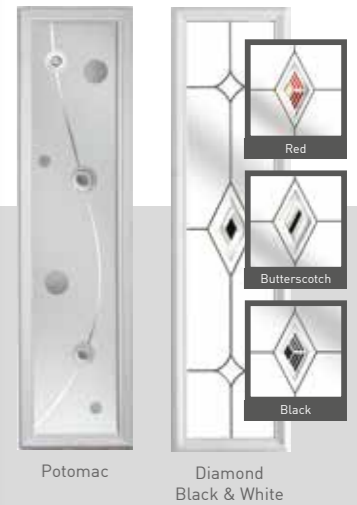

# Ludlow

Probably our most popular style of door, a style to complement almost any property

Ludlow 2 CFT 2.2 Schwarzbraun Frame

Ludlow 2 Prairie

Ludlow 2 Waikato

Ludlow 2 Quad Black

Ludlow 2 CTB 19.2

Ludlow Bistrita