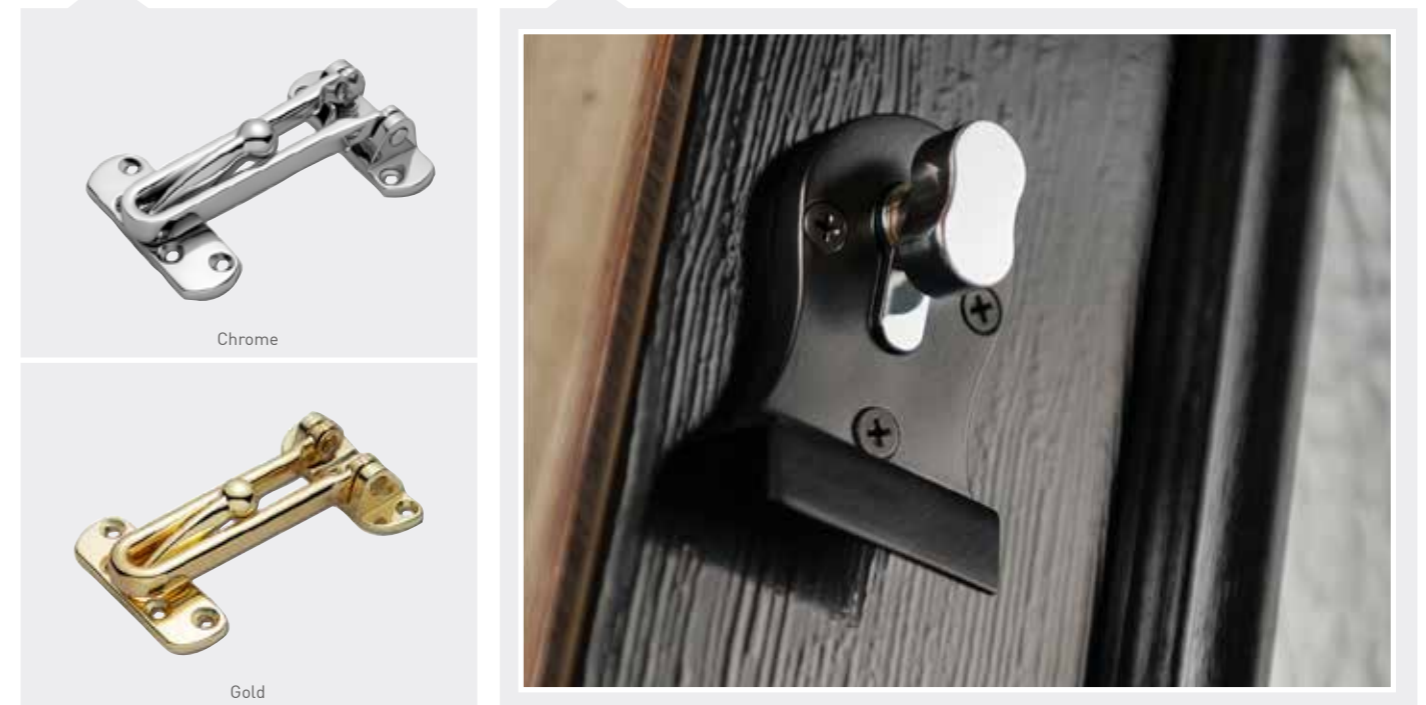

Security door guard

Thumb turn cylinder