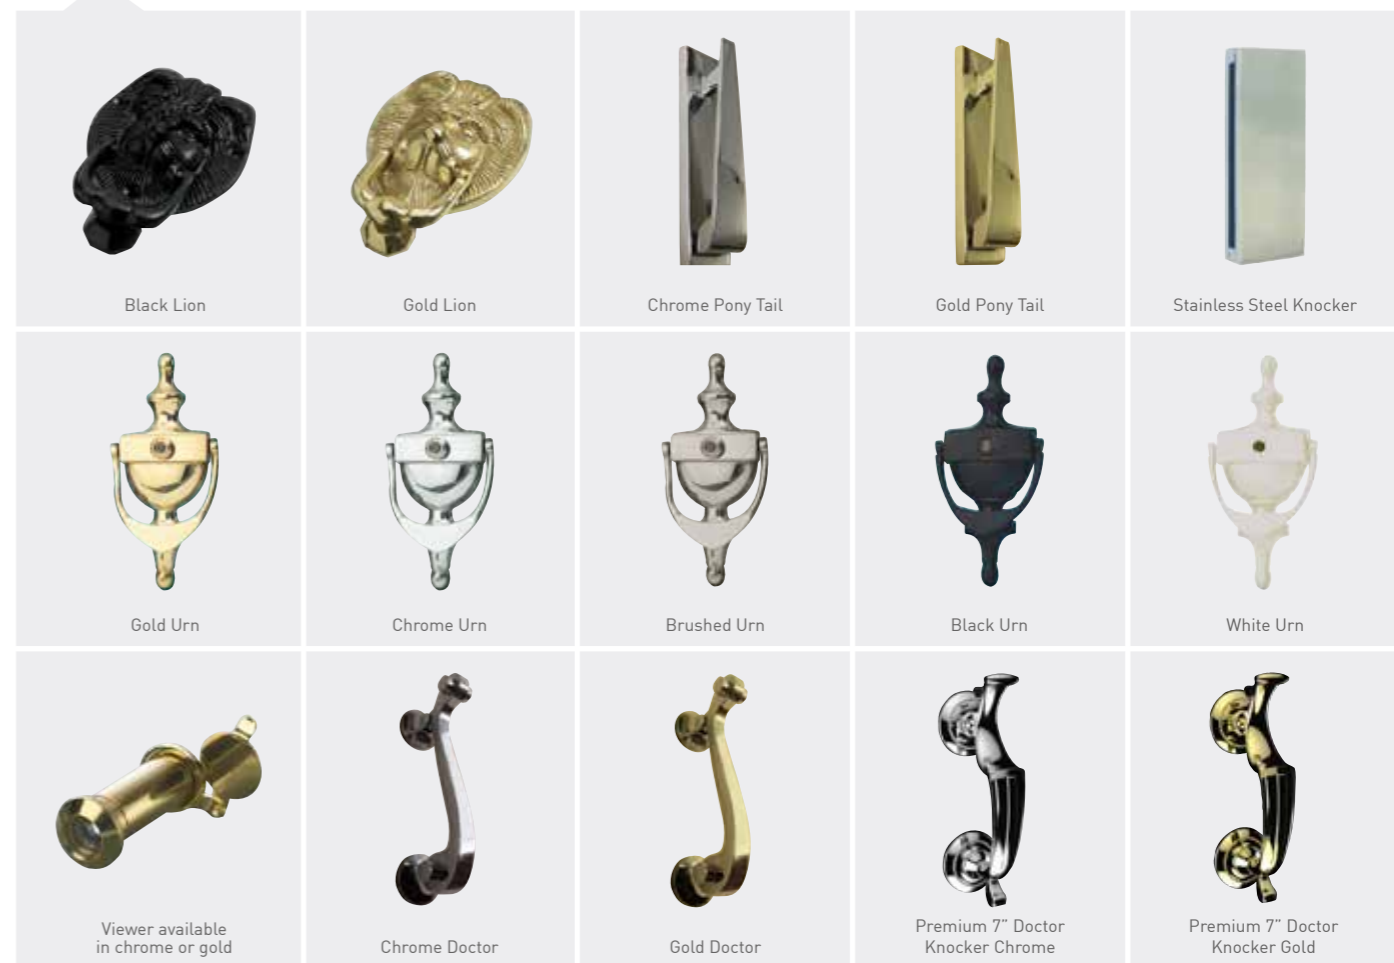

Door knockers

Letterplates

The first composite door to embrace the stunning Prolinea letterplate. Care instructions included on every letterplate.