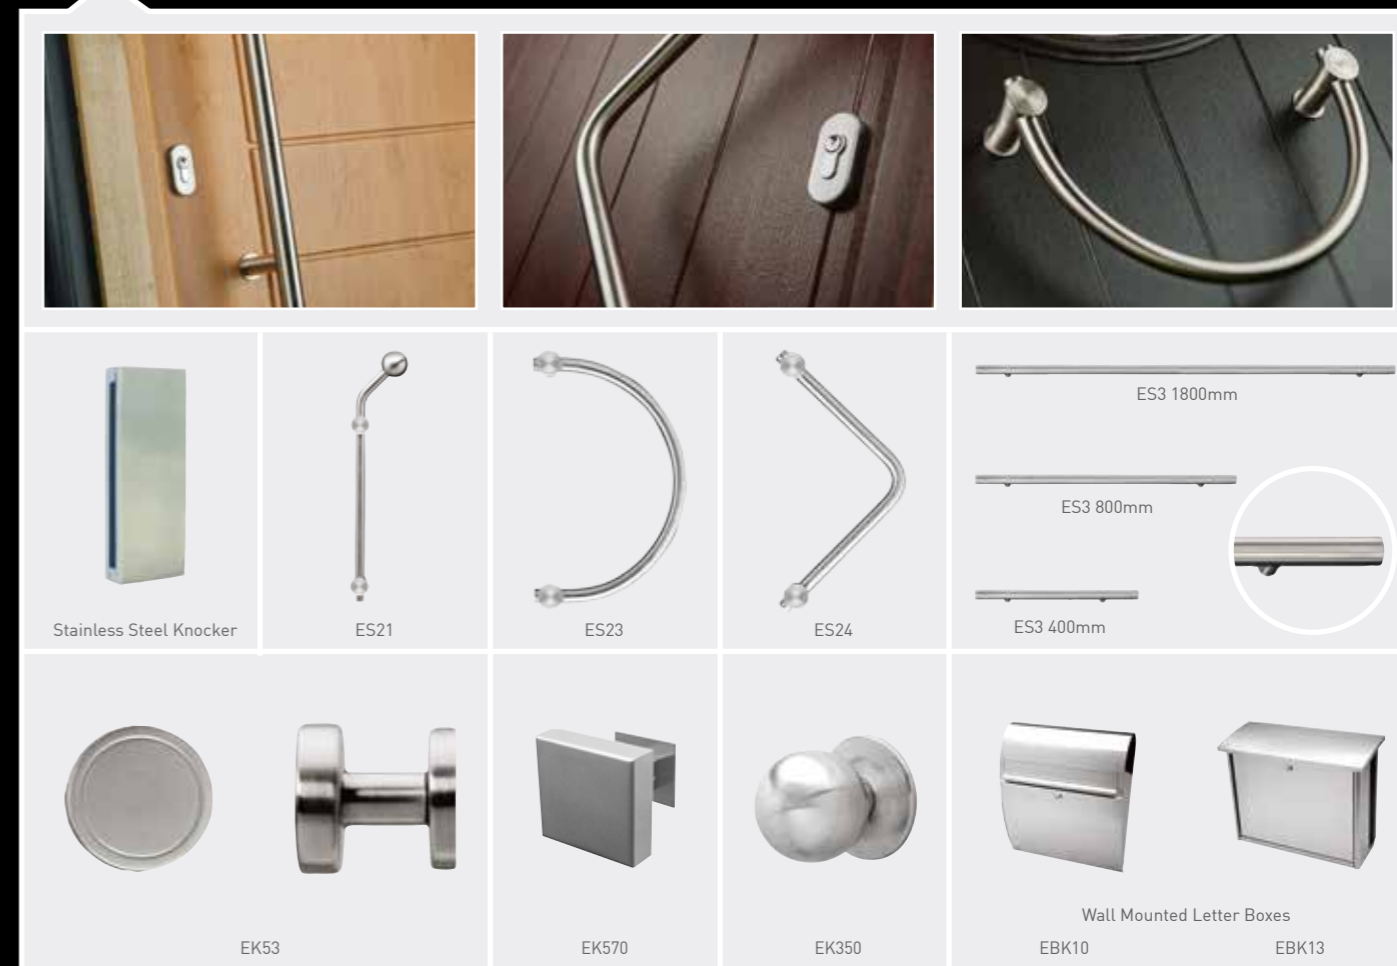

# Verona

Verona in Duck Egg Blue with ES 23 handle, Solid Stainless door knocker and Key only security locking option

# Palermo

Palermo in Mocha with ES 21 handle, Solid Stainless door knocker and Key only security locking option

Lock 5

Lock 7

\*This door comes with our exclusive euro cylinder locking system (choose from lock 5 or lock 7 with modern escutcheon) See page 17.

# Italia Collection Accessories

Designer handle range for our key only operated multi point lock

With all of our designer handles, the inside of the door will be fitted with the EK53 pull unless a back to back option is chosen at an additional cost