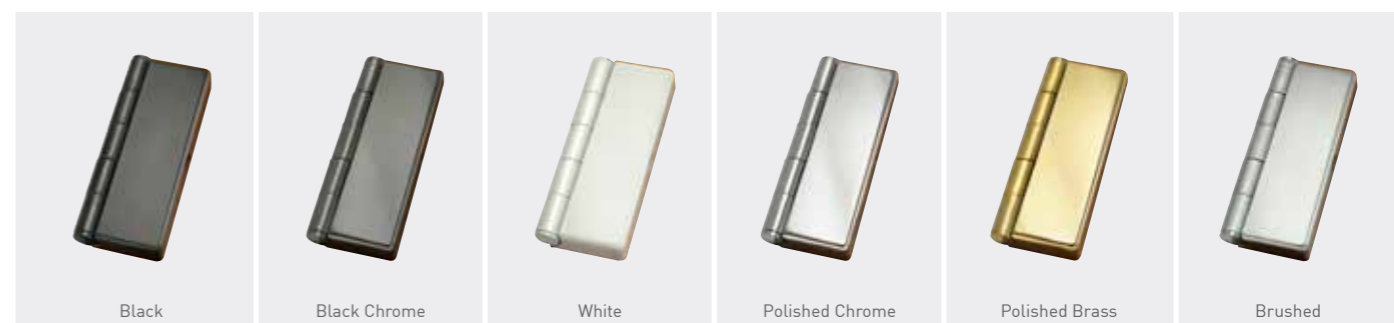

# Accessories

A fine selection of beautiful accessories to perfectly complement your choice of door. Whether modern or traditional you will find an accessory to really make your door stand out.

## Door knockers

## Hinges

Our new slimline, face fixed flag hinge is sleek and modern. It has successfully gone through Pas 23-24 testing.

\* Please note, on outward opening doors we fit a pencil butt hinge which is available in white, gold and brushed finish.