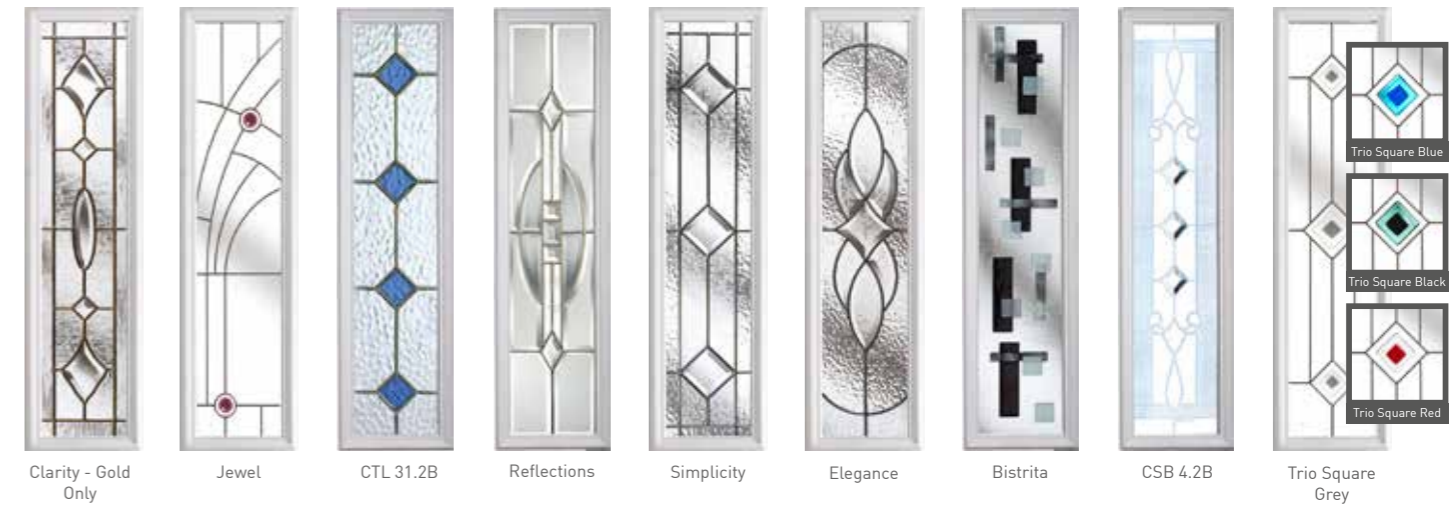

Ludlow

Probably our most popular style of door, a style to complement almost any property

Ludlow 2 CFT 2.2 Schwarzbraun Frame