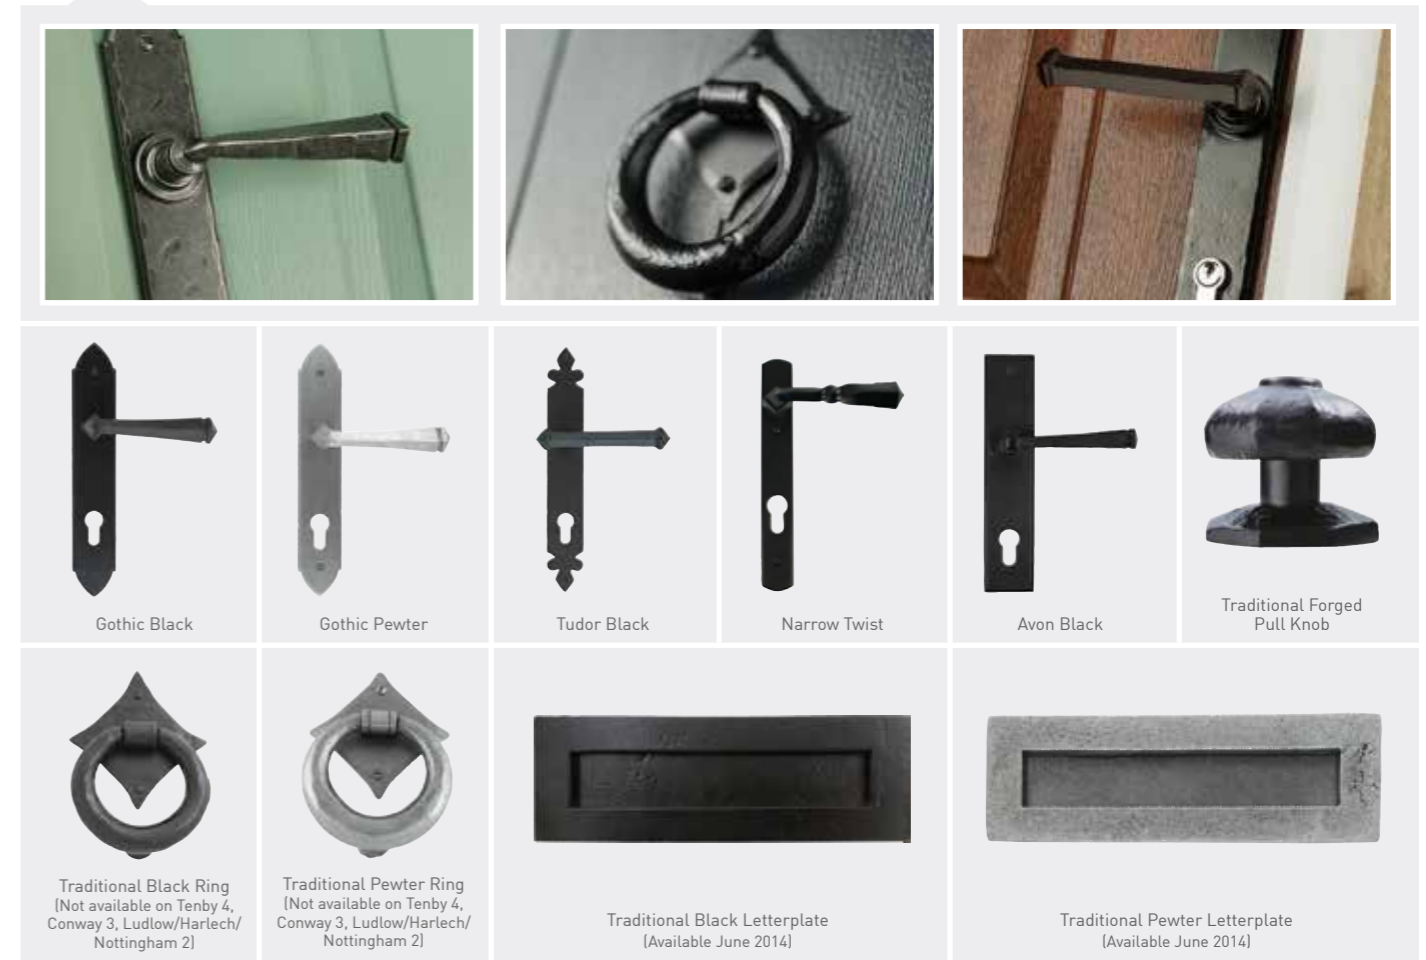

## Hinges

Our new slimline, face fixed flag hinge is sleek and modern. It has successfully gone through Pas 23-24 testing.

\* Please note, on outward opening doors we fit a pencil butt hinge which is available in white, gold and brushed finish.

## Handles

A large range of premium quality handles to complement our doors. Available with a choice of a standard lever or one of the three exclusive options across the whole range of finishes. (N.B split spindle option not available on the exclusive shaped range).

## Thresholds

To allow for every circumstance we offer the largest range of door thresholds. All of our Stormguard aluminium thresholds are Part 'M' compliant within the latest Building Regulations for easy access.

## Ironmongery

We have a range of stunning traditional knockers and handles that add a real touch of class.