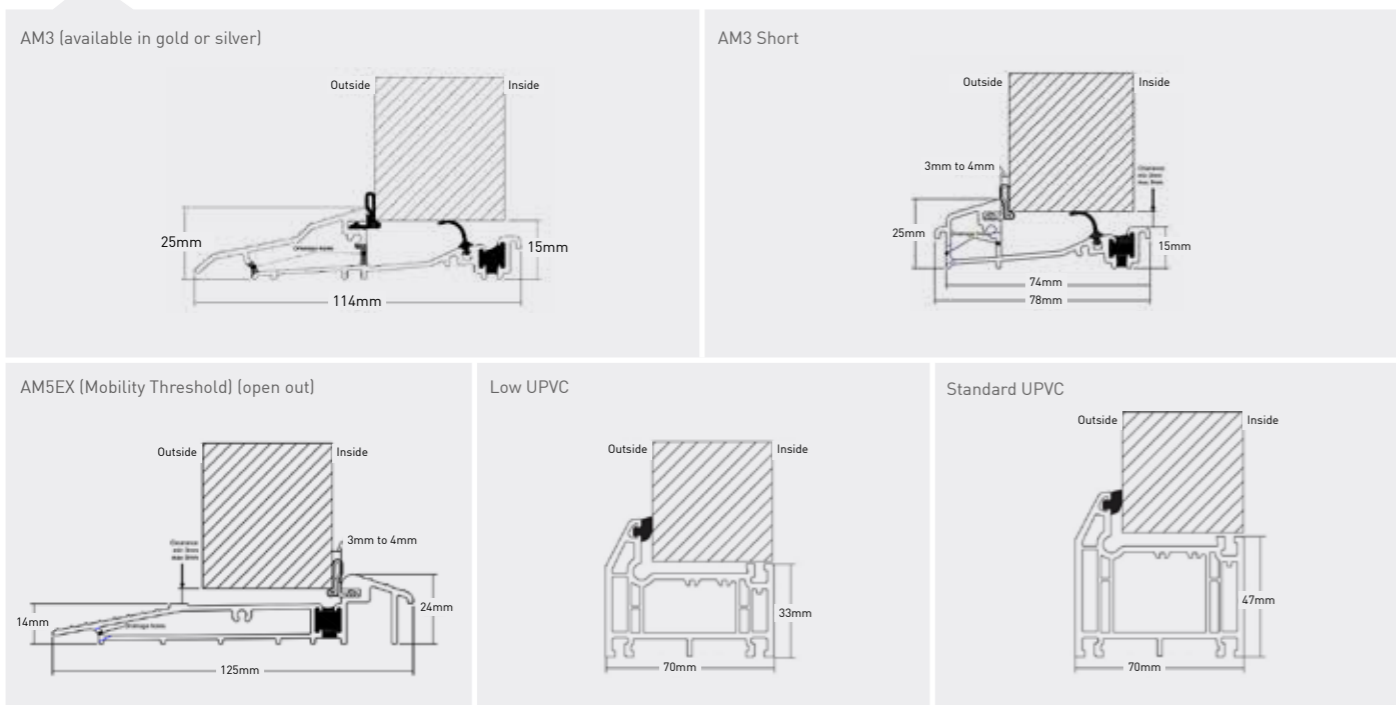

Thresholds

To allow for every circumstance we offer the largest range of door thresholds. All of our Stormguard aluminium thresholds are Part 'M' compliant within the latest Building Regulations for easy access.