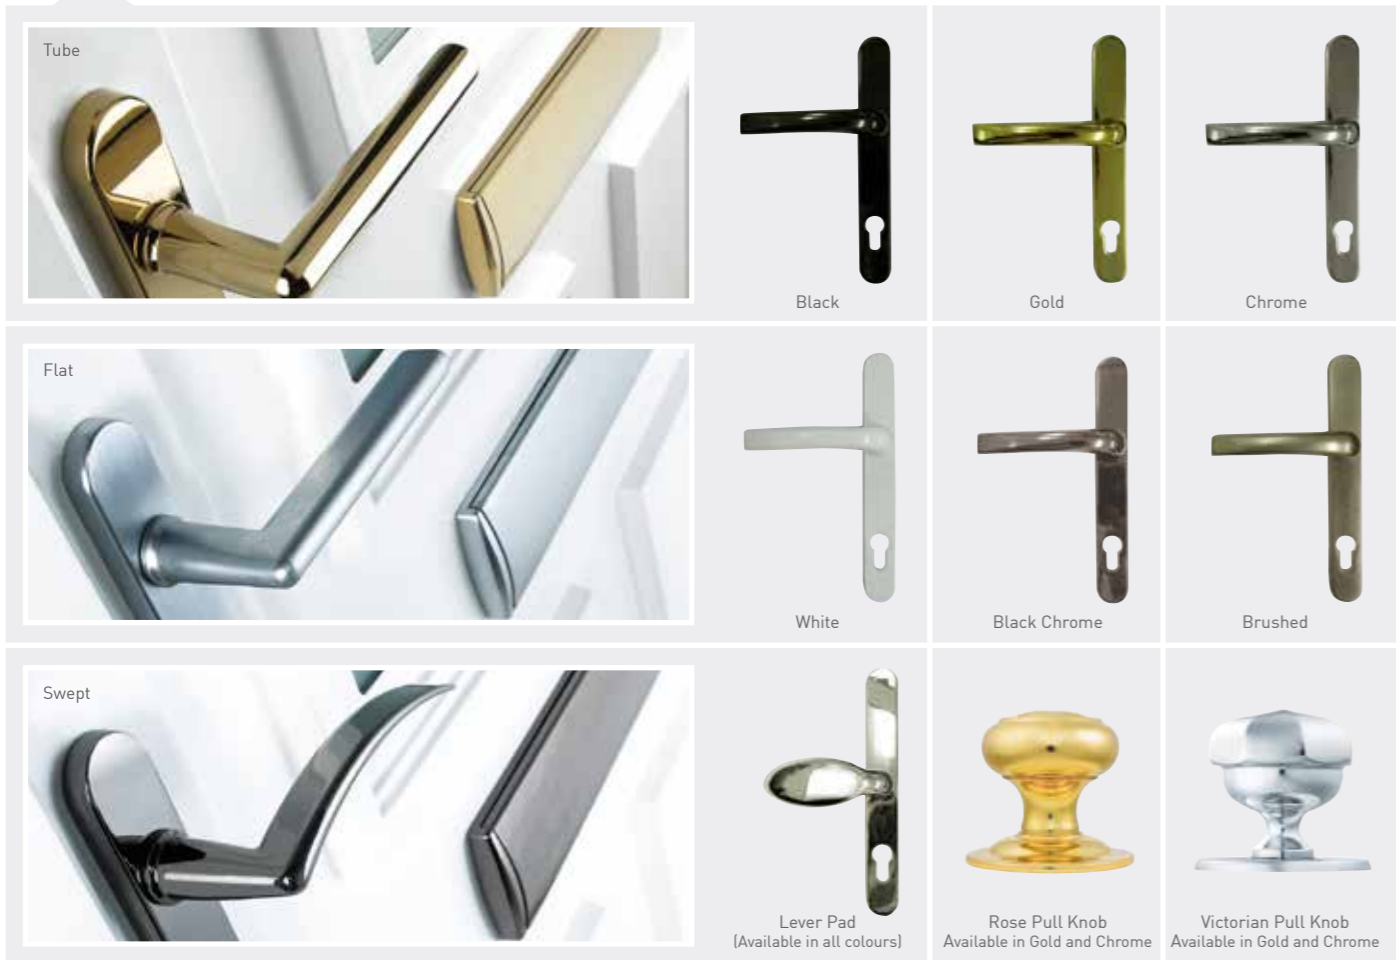

# Accessories

A fine selection of beautiful accessories to perfectly complement your choice of door. Whether modern or traditional you will find an accessory to really make your door stand out.

## Letterplates

The first composite door to embrace the stunning Prolinea letterplate. Care instructions included on every letterplate.

## Hinges

Our new slimline, face fixed flag hinge is sleek and modern. It has successfully gone through Pas 23-24 testing.

\* Please note, on outward opening doors we fit a pencil butt hinge which is available in white, gold and brushed finish.

## Handles

A large range of premium quality handles to complement our doors. Available with a choice of a standard lever or one of the three exclusive options across the whole range of finishes. (N.B split spindle option not available on the exclusive shaped range).