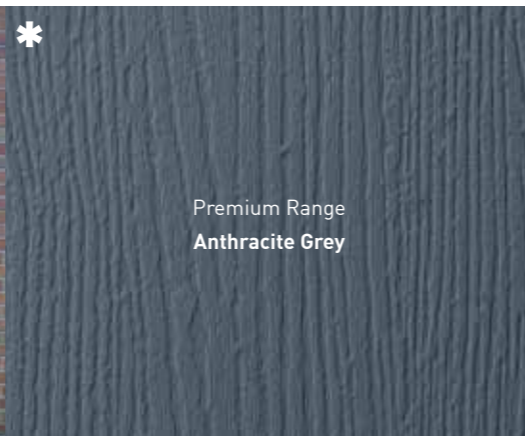

Premium Range  
Schwarzbraun Black

Standard Range  
Red

Standard Range  
Black

Standard Range  
Green

Standard Range  
Blue

**Plus:** also available with Schwarzbraun, Grey, Cream, Rosewood & Irish Oak, Chartwell Green, Golden Oak, Foiled White and white matched frames.

\* Available as a door and/or a frame option

Luxury Range  
Duck Egg Blue

Premium Range  
Foiled White

Premium Range  
Anthracite Grey

We offer the largest range of colours from stock in the UK. Choose from 18 different frame colour combinations. With Solidor, you can mix and match for example: Chartwell Green on White outer frame with Duck Egg Blue on French Grey door.