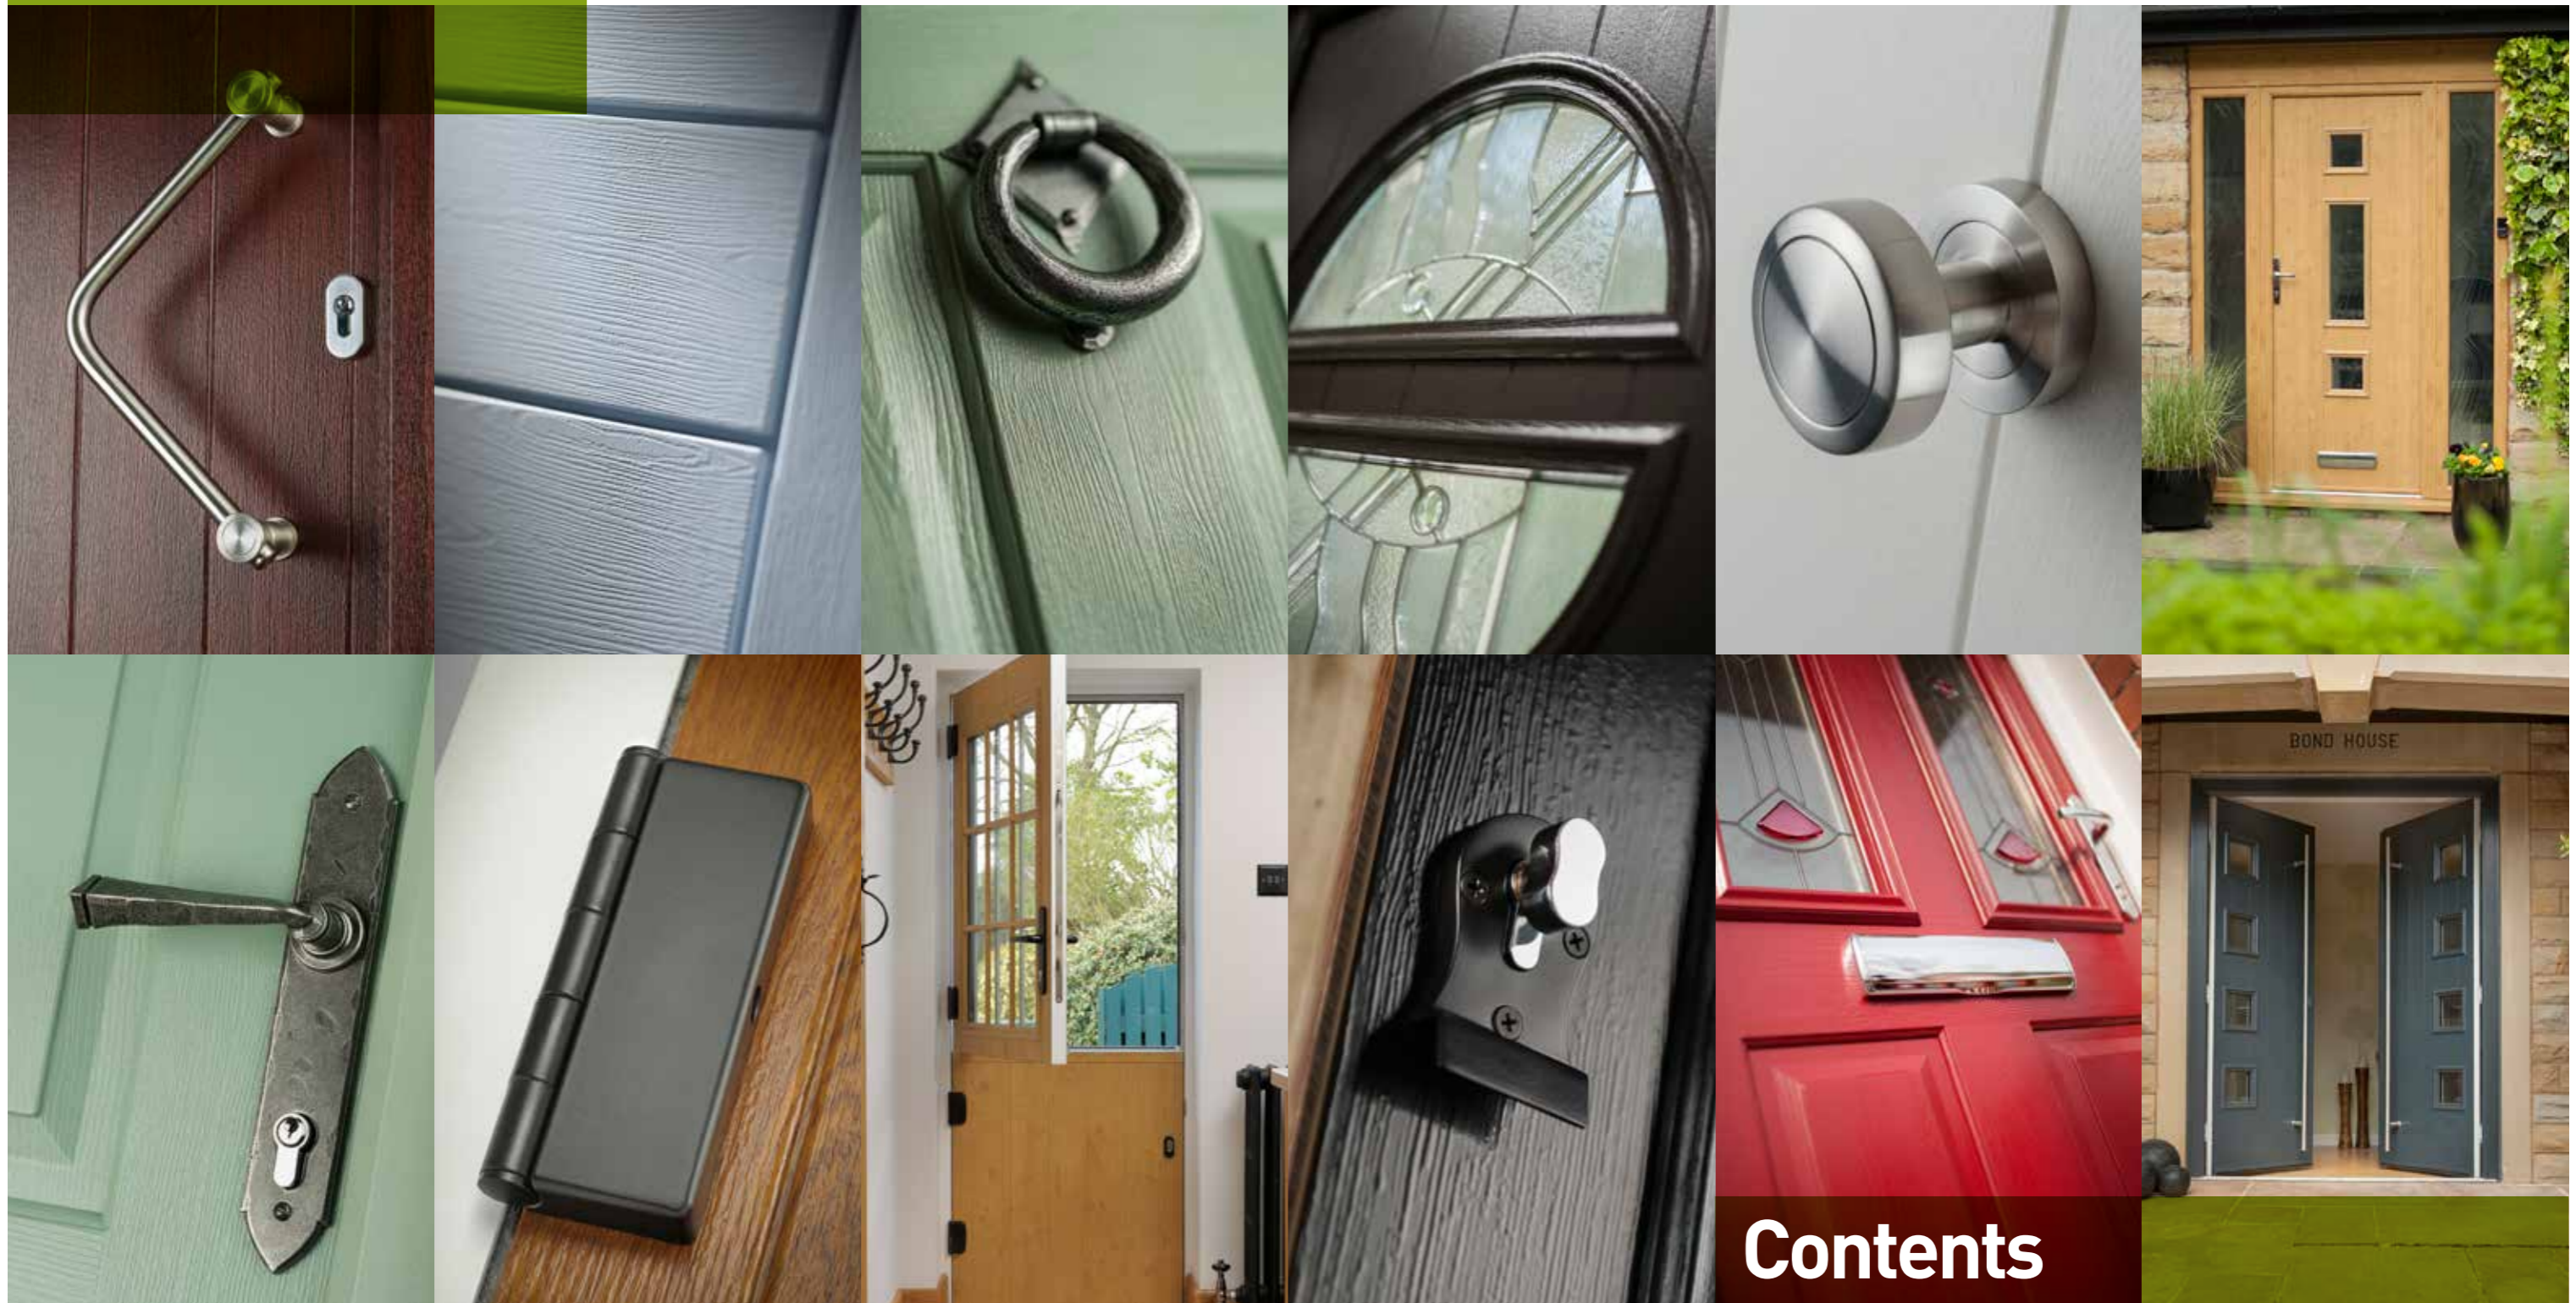

# Contents

**The Solidor Collection is an outstanding range of industry leading, solid laminate timber core composite doors that combine classical, modern or futuristic styling with a full range of Secured by Design locking, providing a stunning, high quality and secure entrance to any home.**