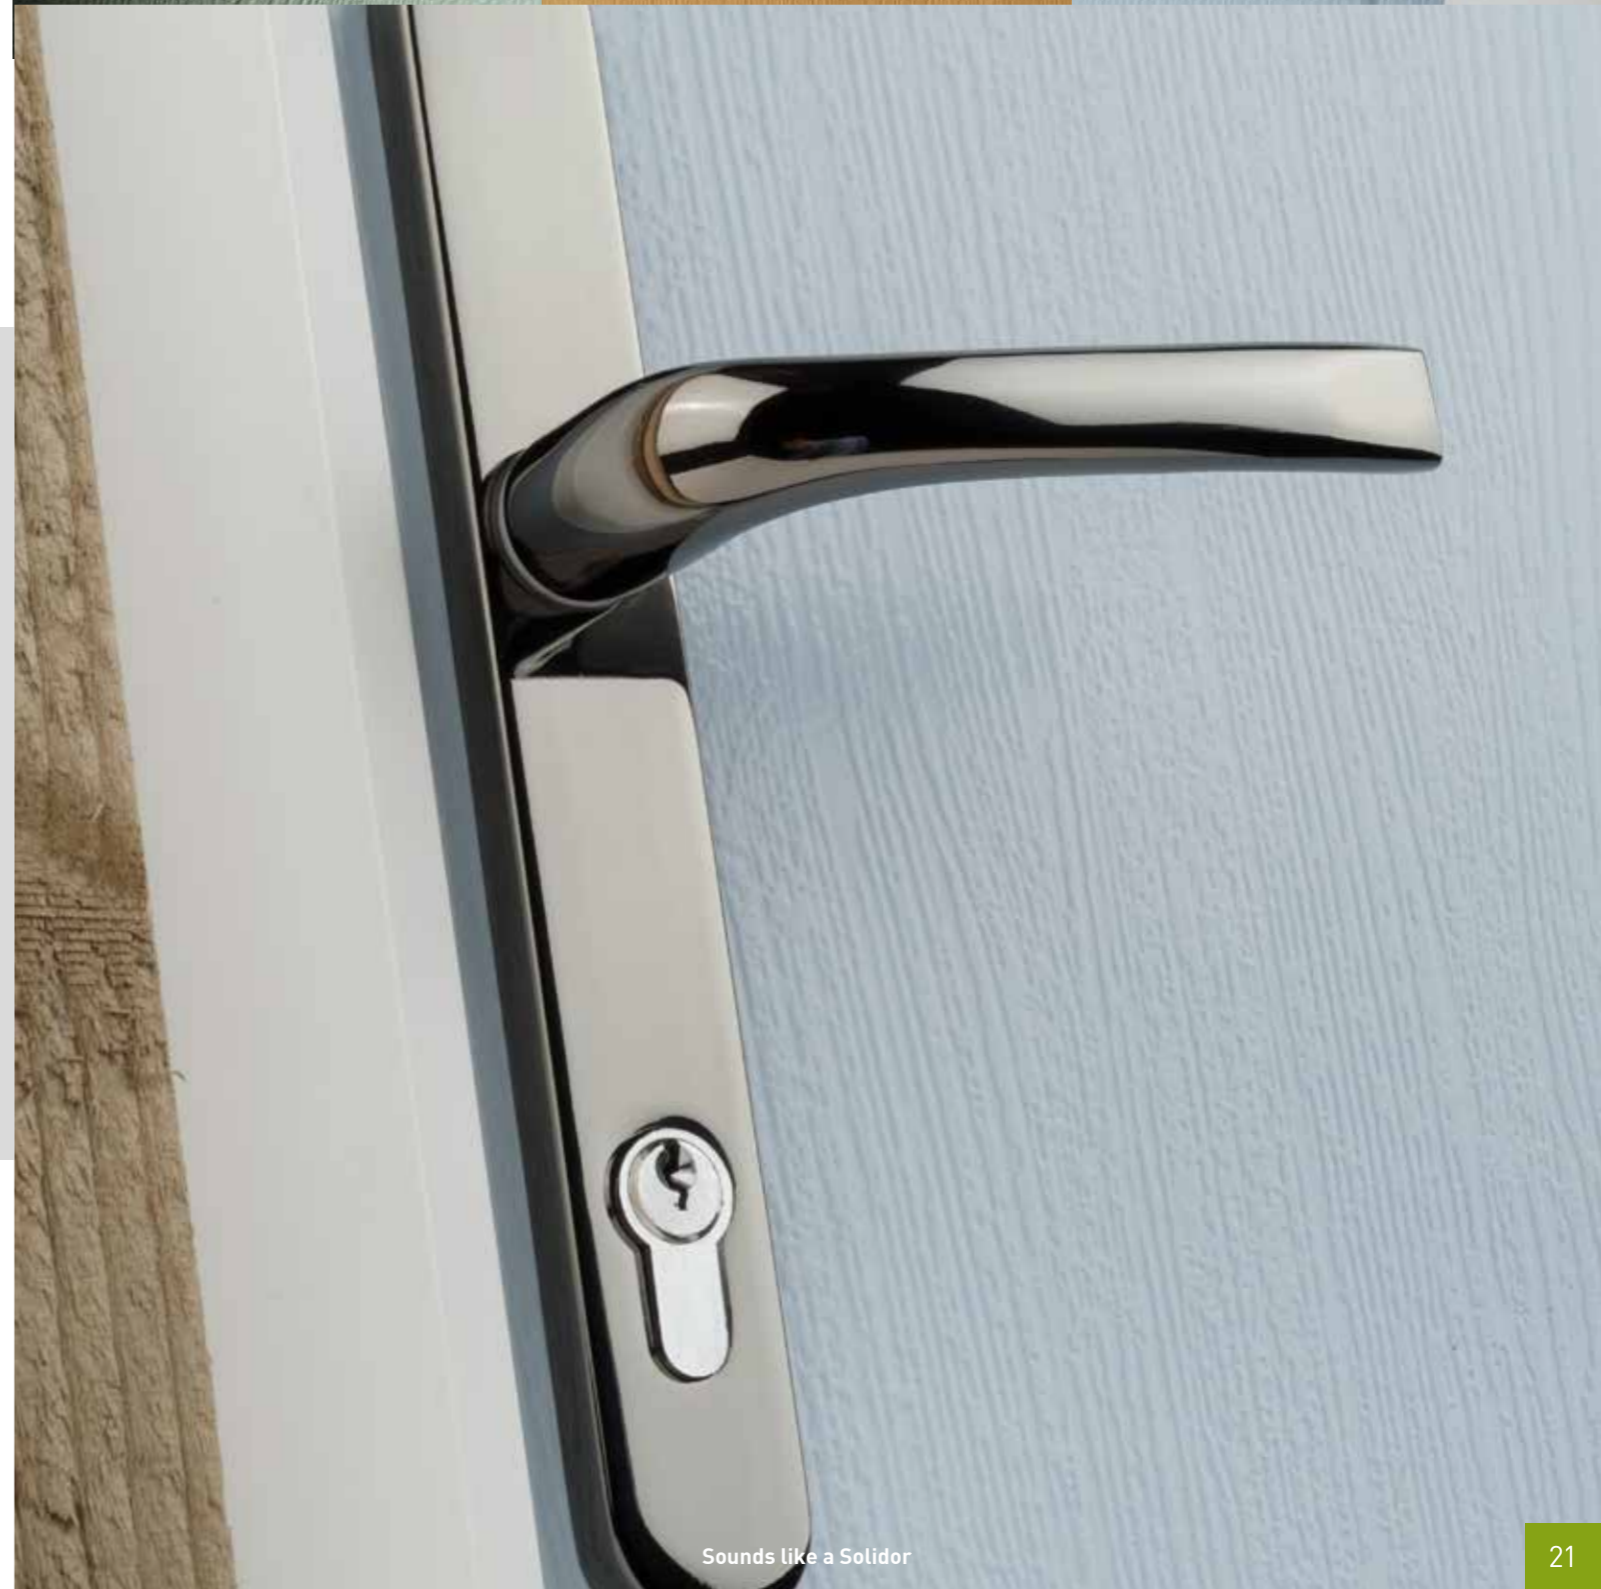

Thornbury

Add an elegant yet subtle finish to any entrance

Sounds like a Solidor