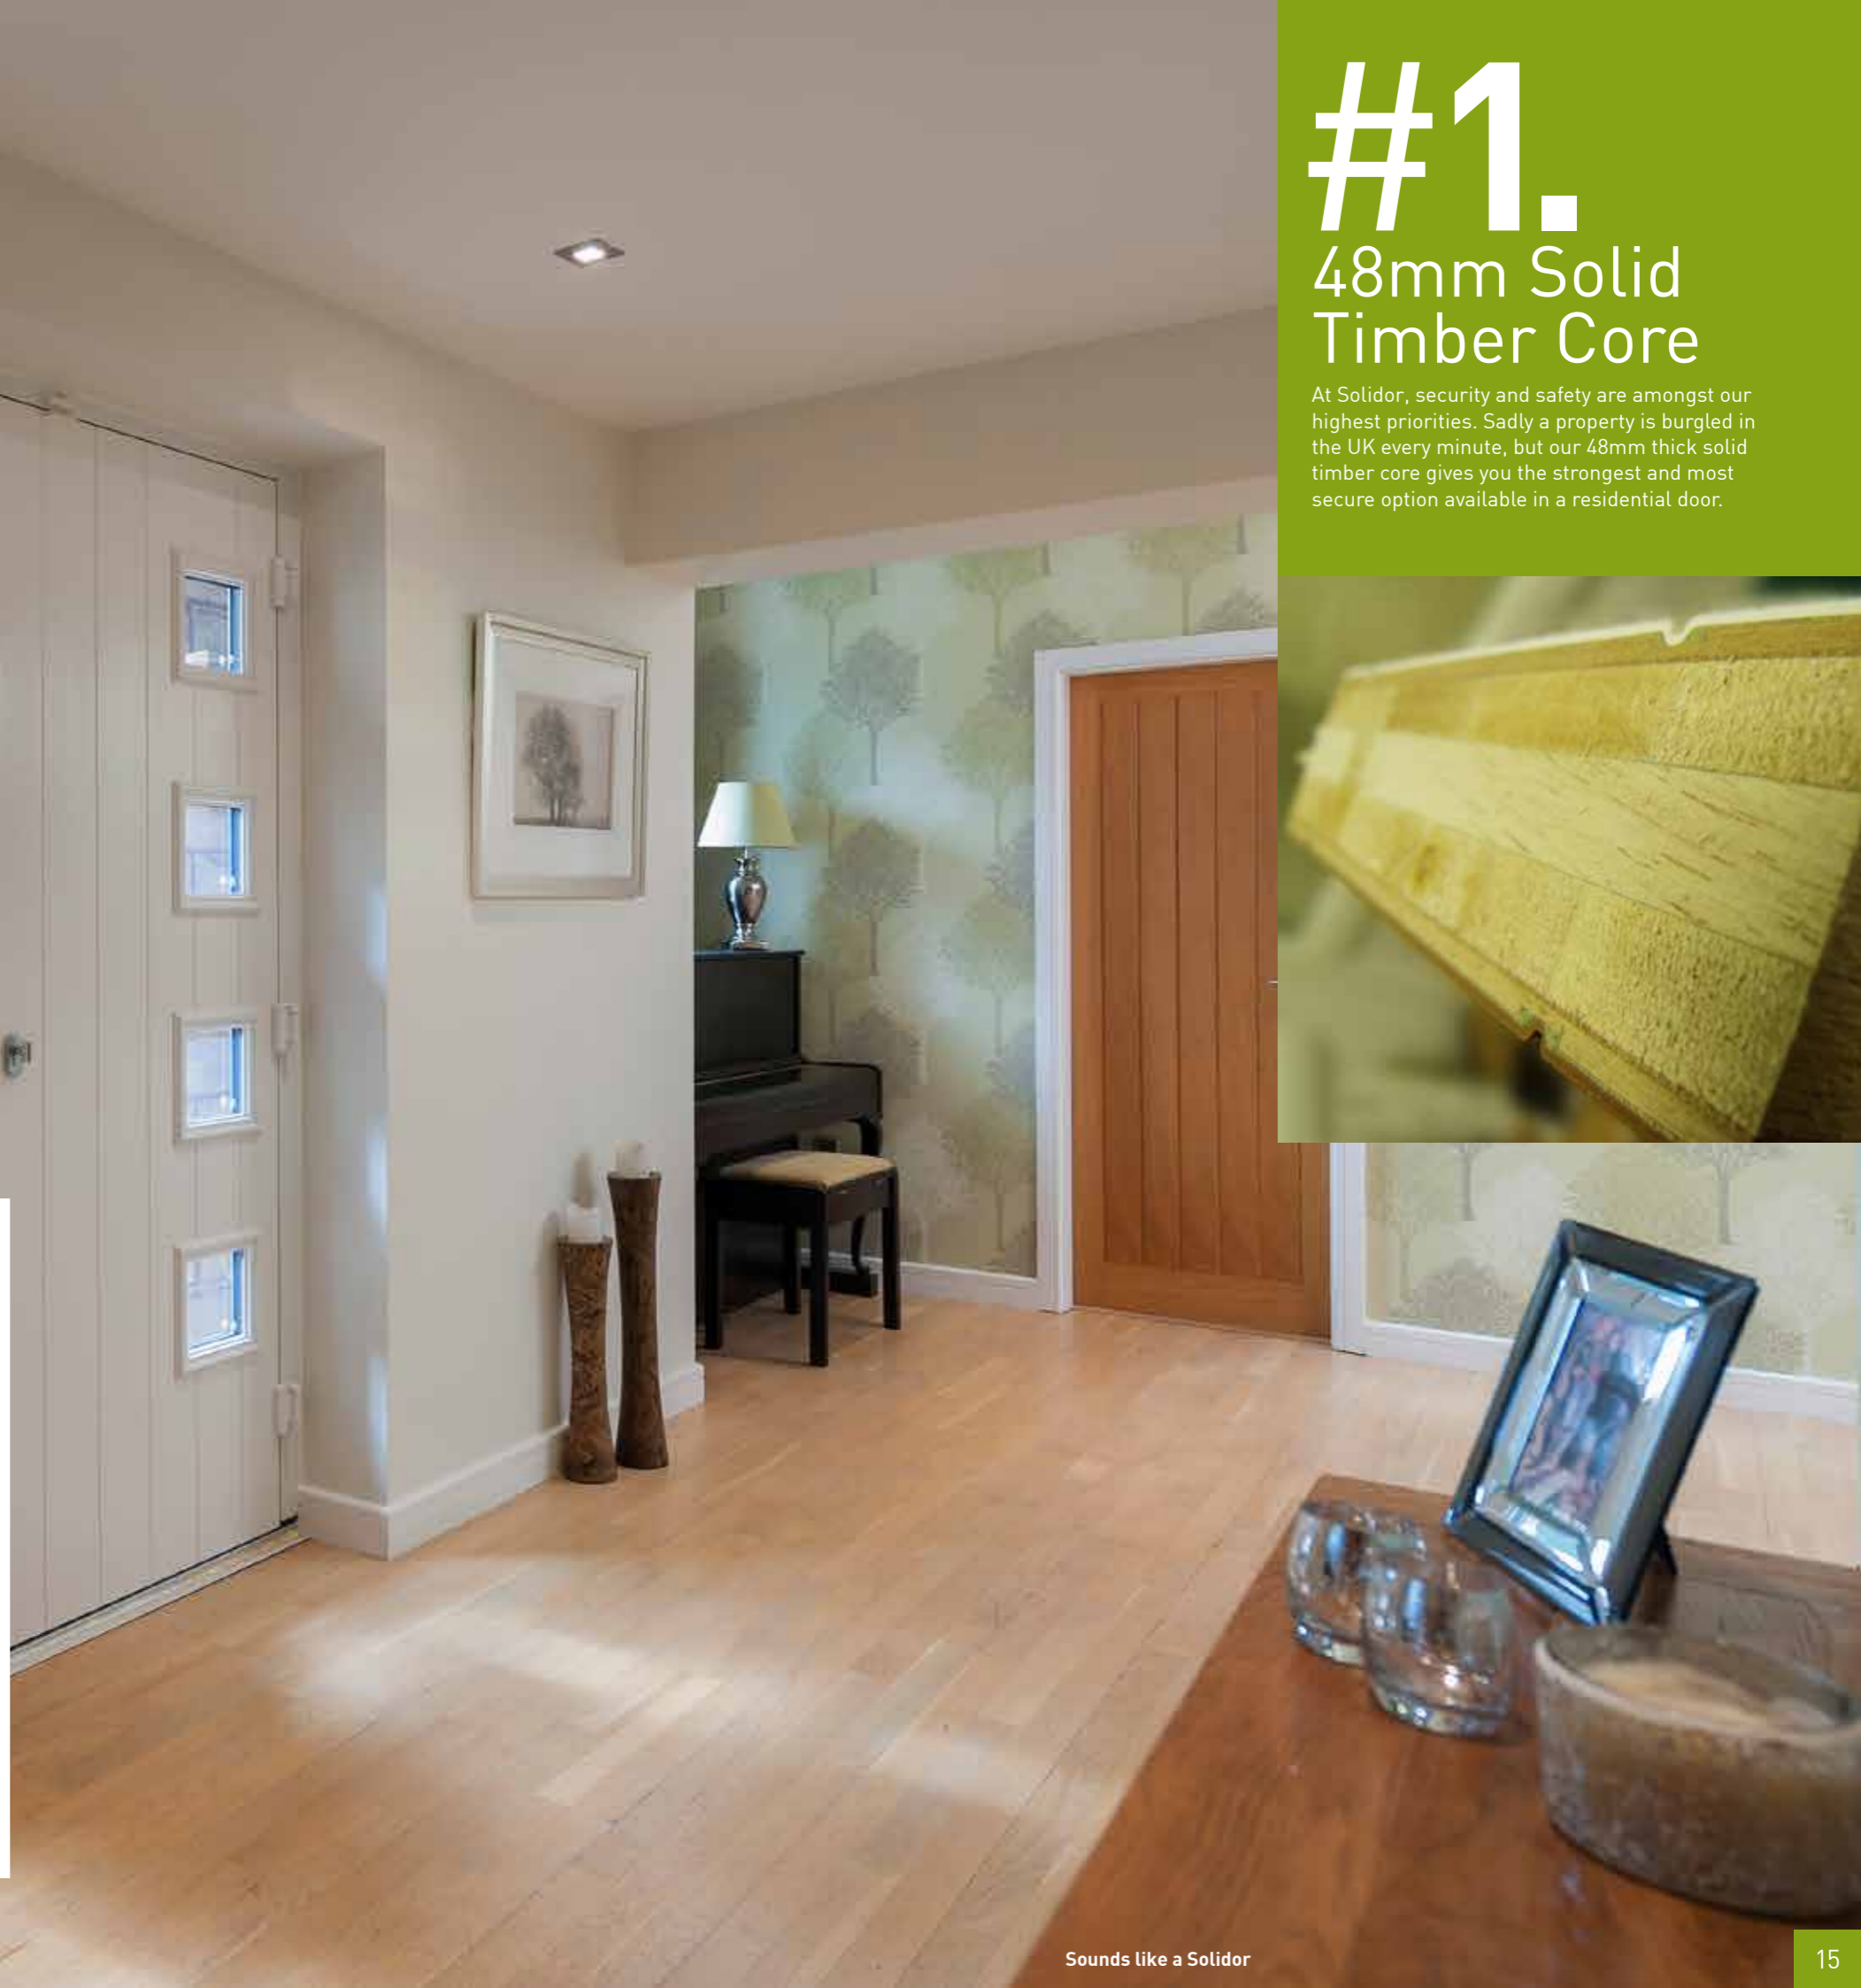

11 Reasons to feel Safe & Secure

We understand, that knowing your home and family are protected, is a major factor when choosing your new doors.

You can rest assured that with our door construction, coupled with our unique, reinforced door frame and Secured by Design locking systems, your property will be as safe as can be when you choose Solidor.