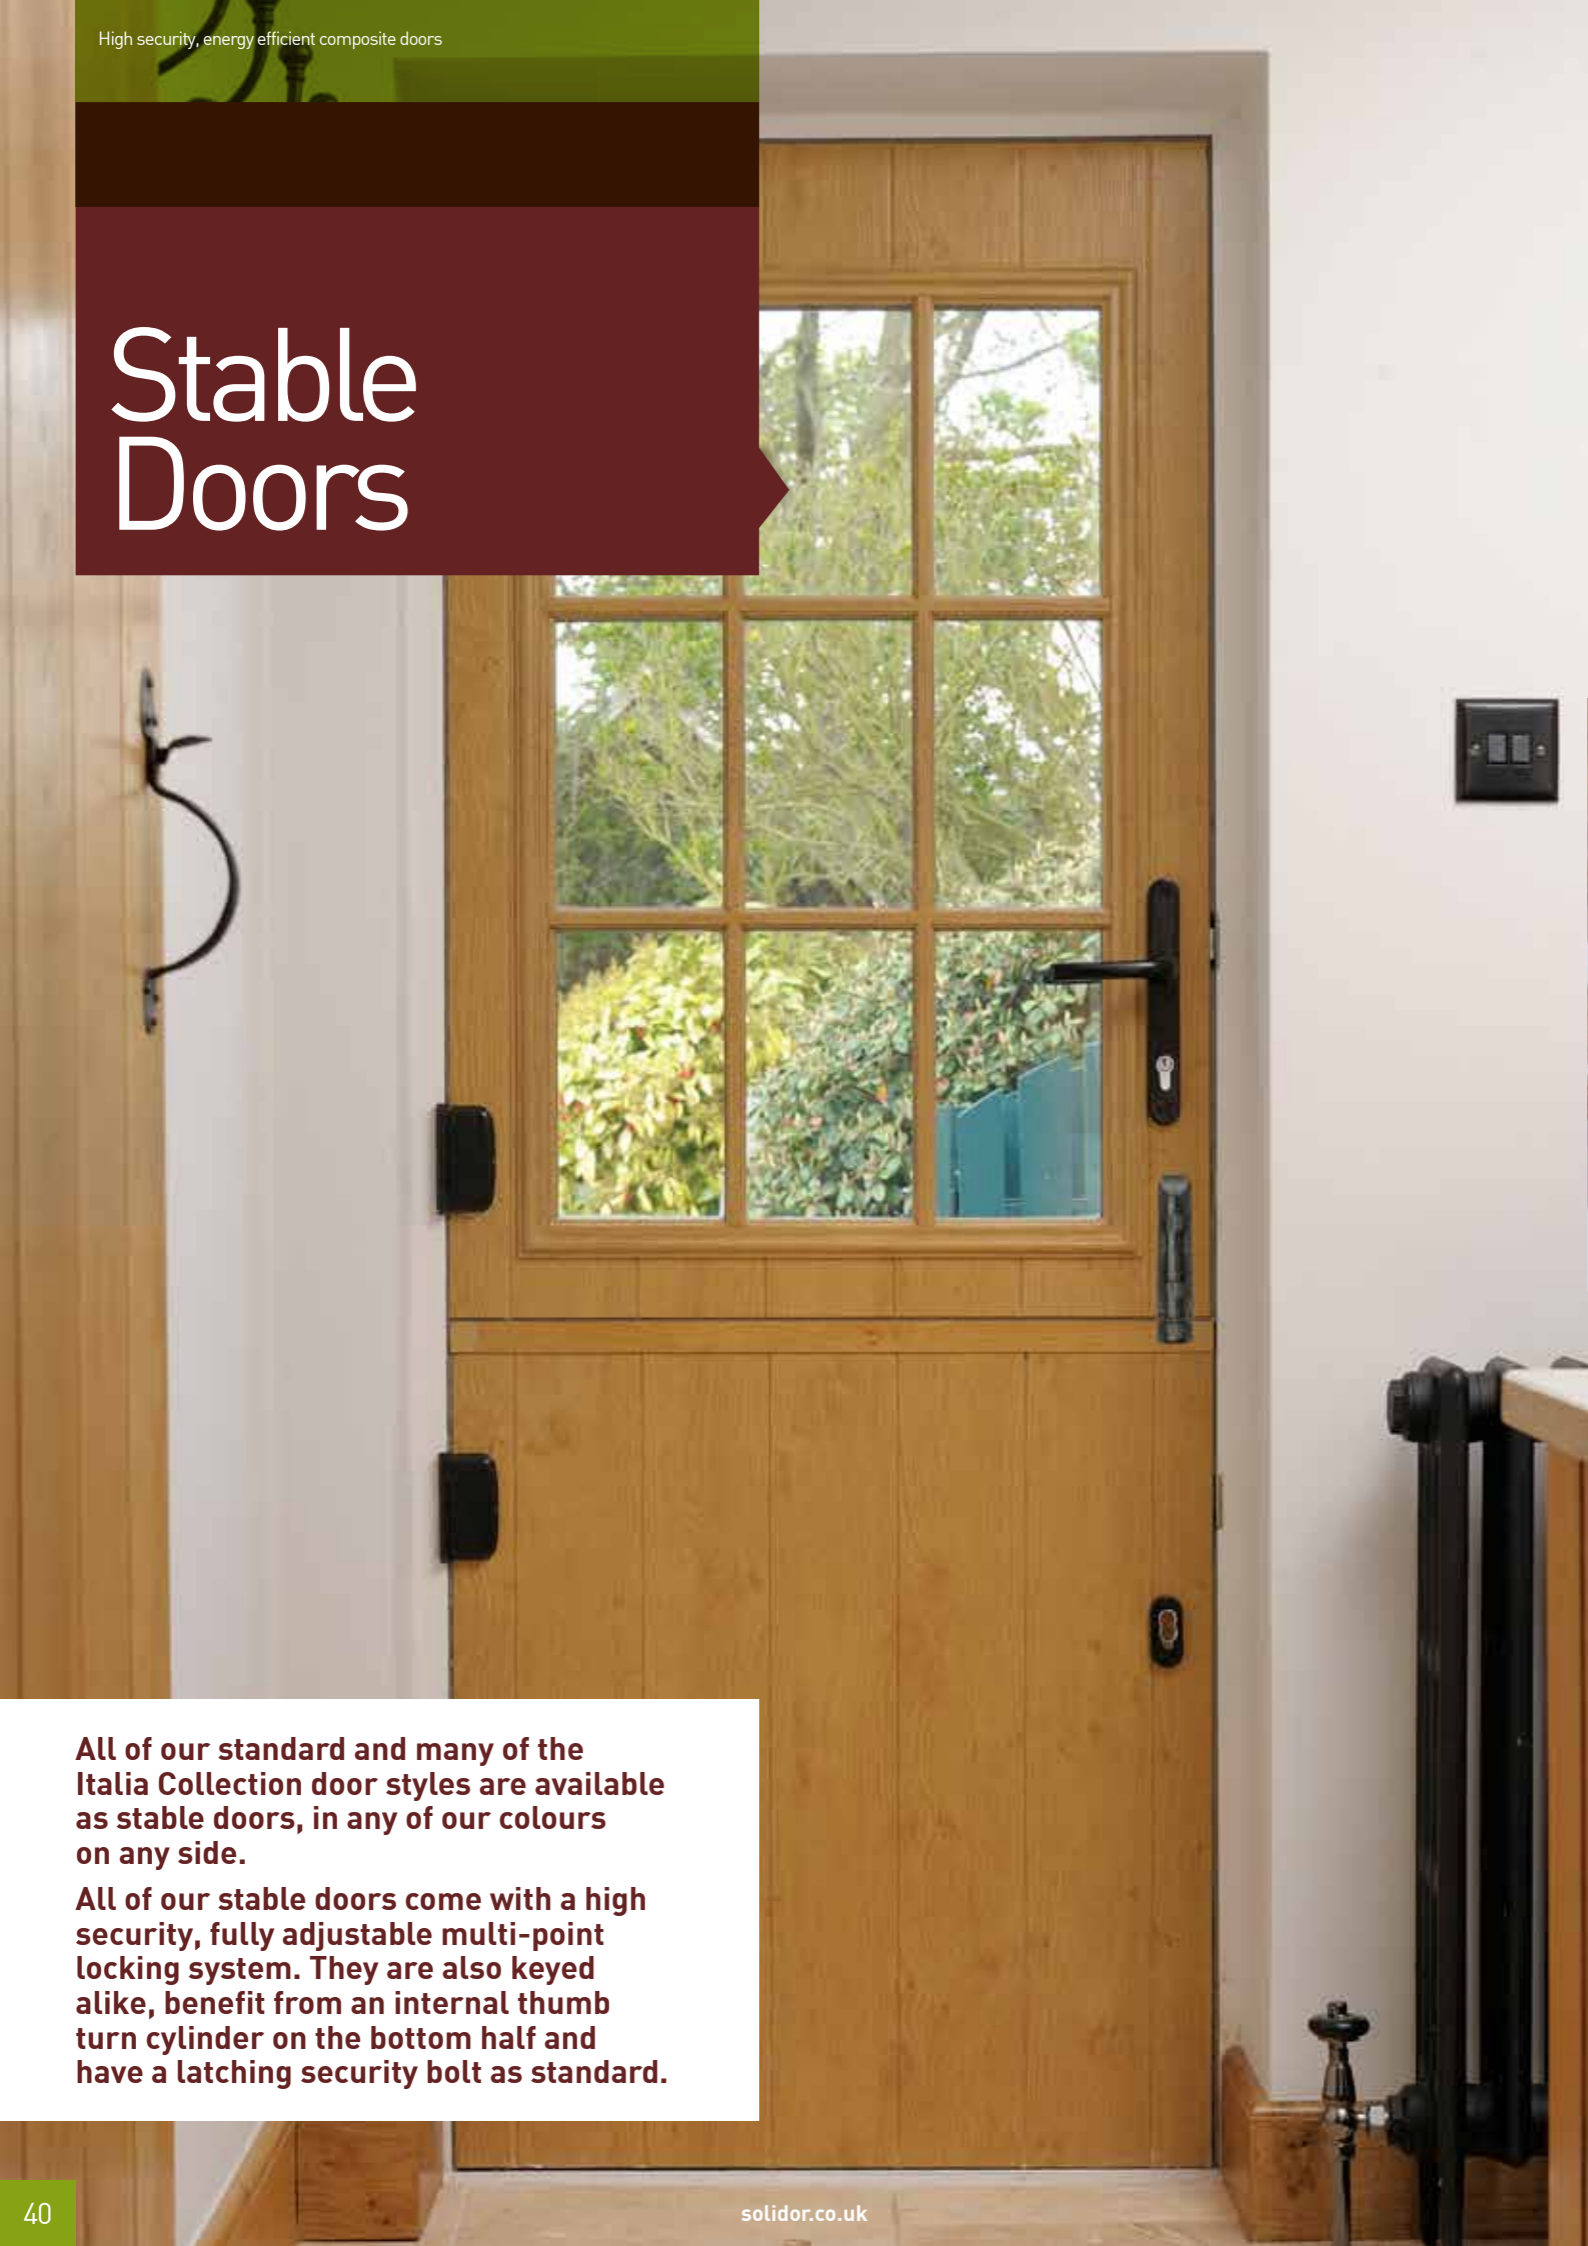

Stable Doors

All of our standard and many of the Italia Collection door styles are available as stable doors, in any of our colours on any side.

All of our stable doors come with a high security, fully adjustable multi-point locking system. They are also keyed alike, benefit from an internal thumb turn cylinder on the bottom half and have a latching security bolt as standard.